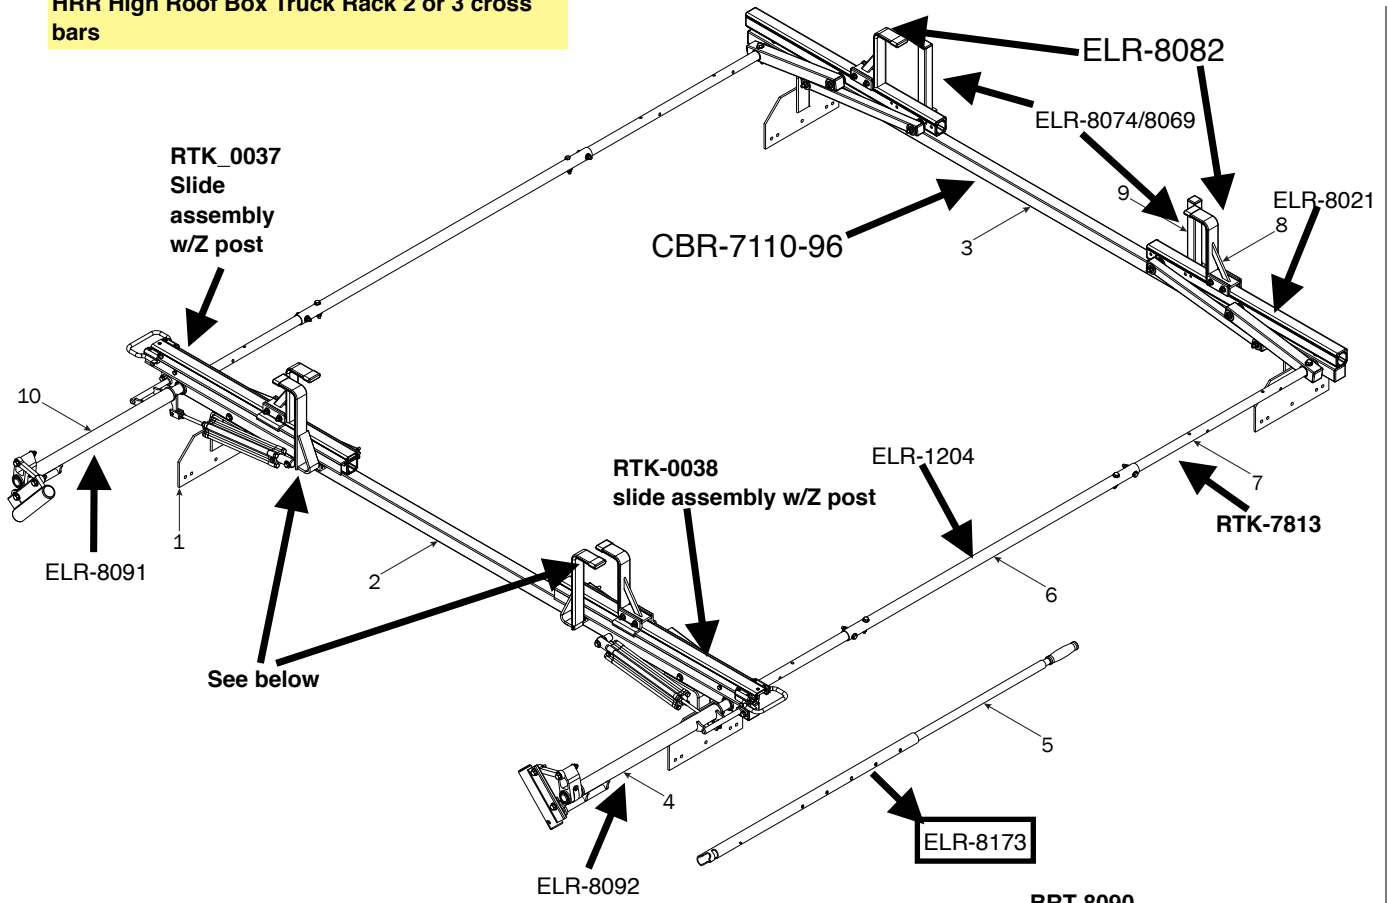

HRR High Roof Box Truck Rack 2 or 3 cross bars

1—Side Wall Mounting Bracket (Qty 4)
90°, w/Hardware

2—Rear Crossbar Assembly (Qty 1)

3—Front Crossbar Assembly (Qty 1)