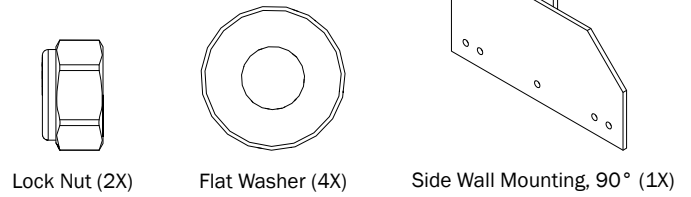

HRR High Roof Box Truck Rack 2 or 3 cross bars

1—Side Wall Mounting Bracket (Qty 4)
90°, w/Hardware

2—Rear Crossbar Assembly (Qty 1)

3—Front Crossbar Assembly (Qty 1)