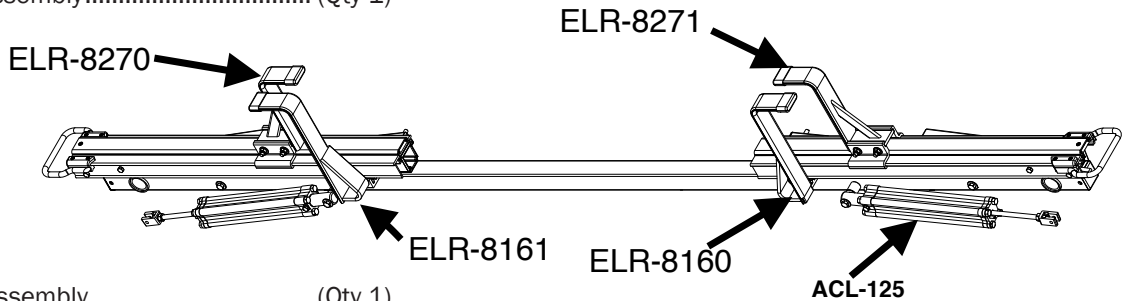

HRR High Roof Box Truck Rack 2 or 3 cross bars

1—Side Wall Mounting Bracket (Qty 4)
90°, w/Hardware

2—Rear Crossbar Assembly (Qty 1)

3—Front Crossbar Assembly (Qty 1)